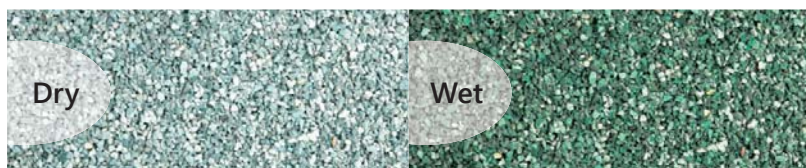

No harm to grass, gardens and trees

- Natural moisture and nitrogen reservoir for vegetation

BRZ™ Landscape Stone absorbs up to 55% of its weight in water like a sponge, turning it dark green.